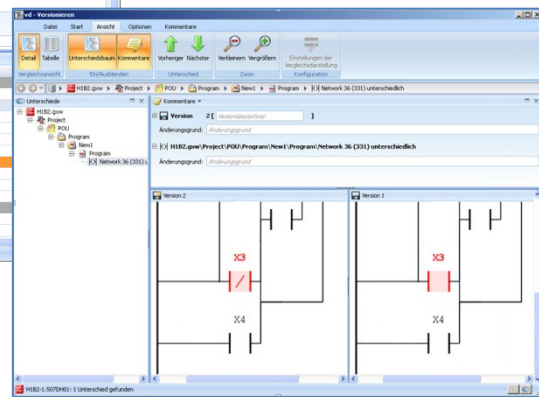

This data management system gives you ultimate data traceability, minimising your risks and costs, and saving you time and effort.

Support for MELSOFT GX Works2 projects

MELSOFT GX Works2

Integration

Fig. 1

Fig. 2

Fig. 3

Fig. 1: The MELSOFT GX Works 2 project tree in versiondog

Fig. 2: Detailed tabular comparison of the global label

Fig. 3: Detailed graphical comparison of a POU

Features and functions

AUVESY is a member of the e-F@ctory Alliance formed by Mitsubishi Electric Corp	✓
Integrated MELSOFT GX Works2 project tree	✓
SmartCompare for MELSOFT GX Works2 projects (Offline/Offline comparison)	✓
Detailed graphical comparison	✓
Clear presentation of complete change history	✓
Check the currentness of the compiled versions of a project	✓
Supported PLCs: <ul style="list-style-type: none"> - MELSEC Q series - MELSEC FX series - MELSEC L series 	✓
Open MELSOFT GX Works 2 development environment with the selected project from within versiondog	✓
Custom component type for MELSOFT GX Works2	✓
Tutorial available in versiondog INFO	✓