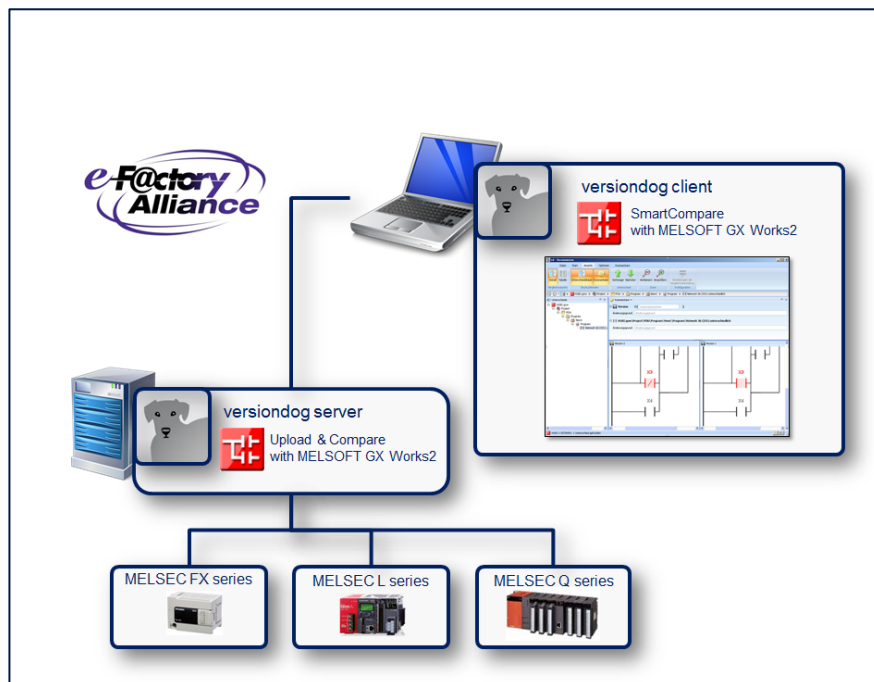

Factsheet

MELSOFT GX Works2

MELSOFT GX Works2

versiondog - For more efficient production

versiondog is the leading version control and data management software solution for automated production. It makes tracking changes and safeguarding data significantly more efficient.

versiondog brings order and clarity where project data needs to be continually changed and made available from a central source. The increased safety, security and certainty provided by this software system quickly results in measurably increased productivity. versiondog makes it easy for you to optimise the interplay between all your different types of robots, controllers, field devices, drives, programming languages, file formats and software applications.

This data management system gives you ultimate data traceability, minimising your risks and costs, and saving you time and effort.

Support for MELSOFT GX Works2 projects

MELSOFT GX Works2

Integration

Fig. 1