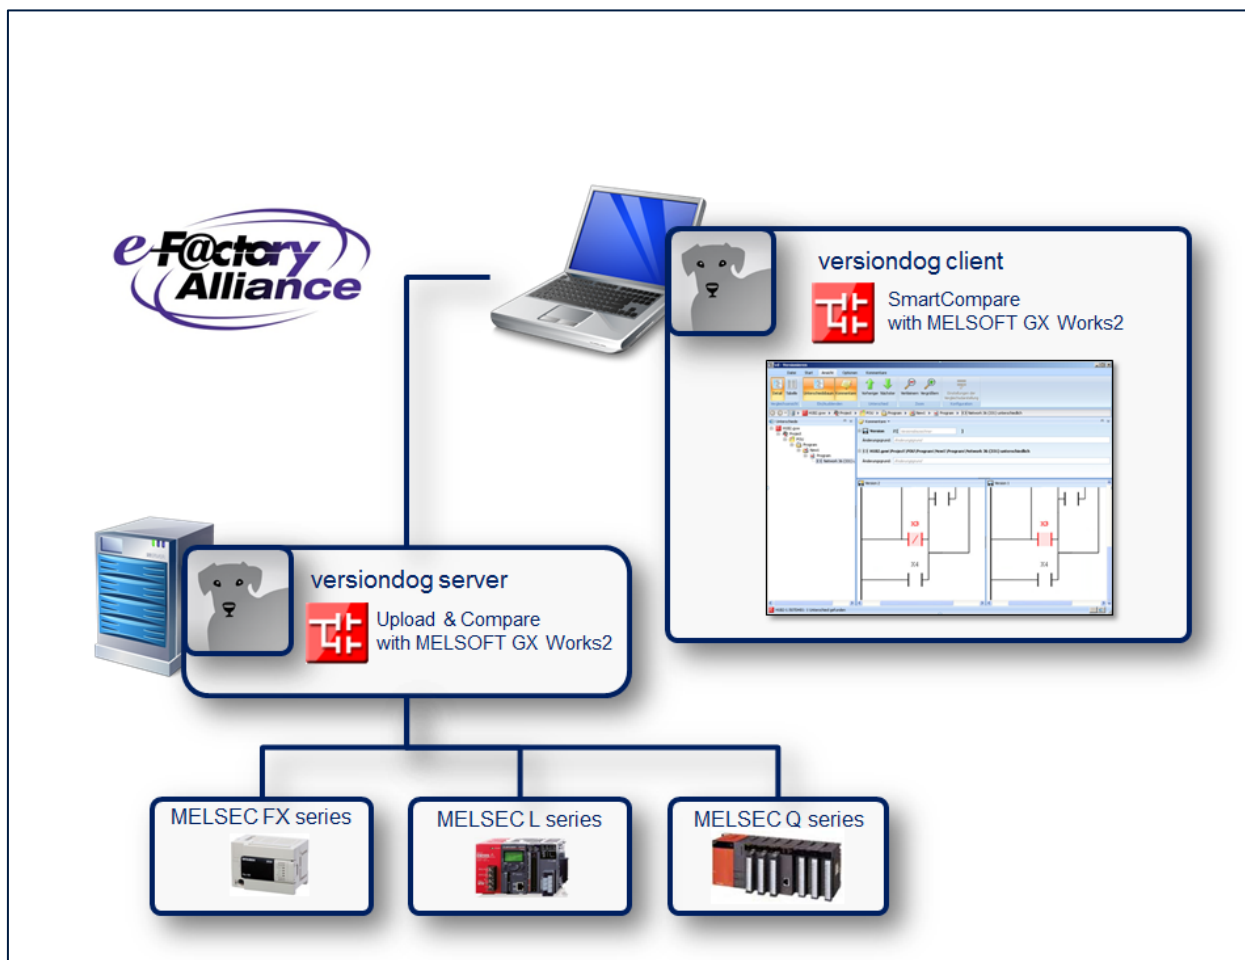

Factsheet

MELSOFT GX Works2

MELSOFT GX Works2

versiondog - For more efficient production

versiondog is the leading version control and data management software solution for automated production. It makes tracking changes and safeguarding data significantly more efficient.

versiondog brings order and clarity where project data needs to be continually changed and made available from a central source. The increased safety, security and certainty provided by this software system quickly results in measurably increased productivity. versiondog makes it easy for you to optimise the interplay between all your different types of robots, controllers, field devices, drives, programming languages, file formats and software applications.

This data management system gives you ultimate data traceability, minimising your risks and costs, and saving you time and effort.

Support for MELSOFT GX Works2 projects

MELSOFT GX Works2

Integration

Fig. 1