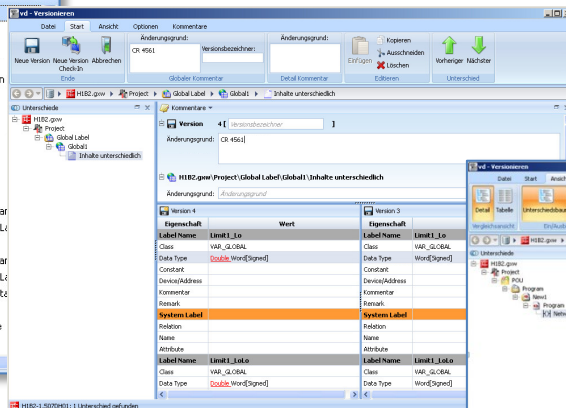

versiondog brings order and clarity where project data needs to be continually changed and made available from a central source. The increased safety, security and certainty provided by this software system quickly results in measurably increased productivity. versiondog makes it easy for you to optimise the interplay between all your different types of robots, controllers, field devices, drives, programming languages, file formats and software applications.

This data management system gives you ultimate data traceability, minimising your risks and costs, and saving you time and effort.

Support for MELSOFT GX Works2 projects

MELSOFT GX Works2

Integration

Fig. 1